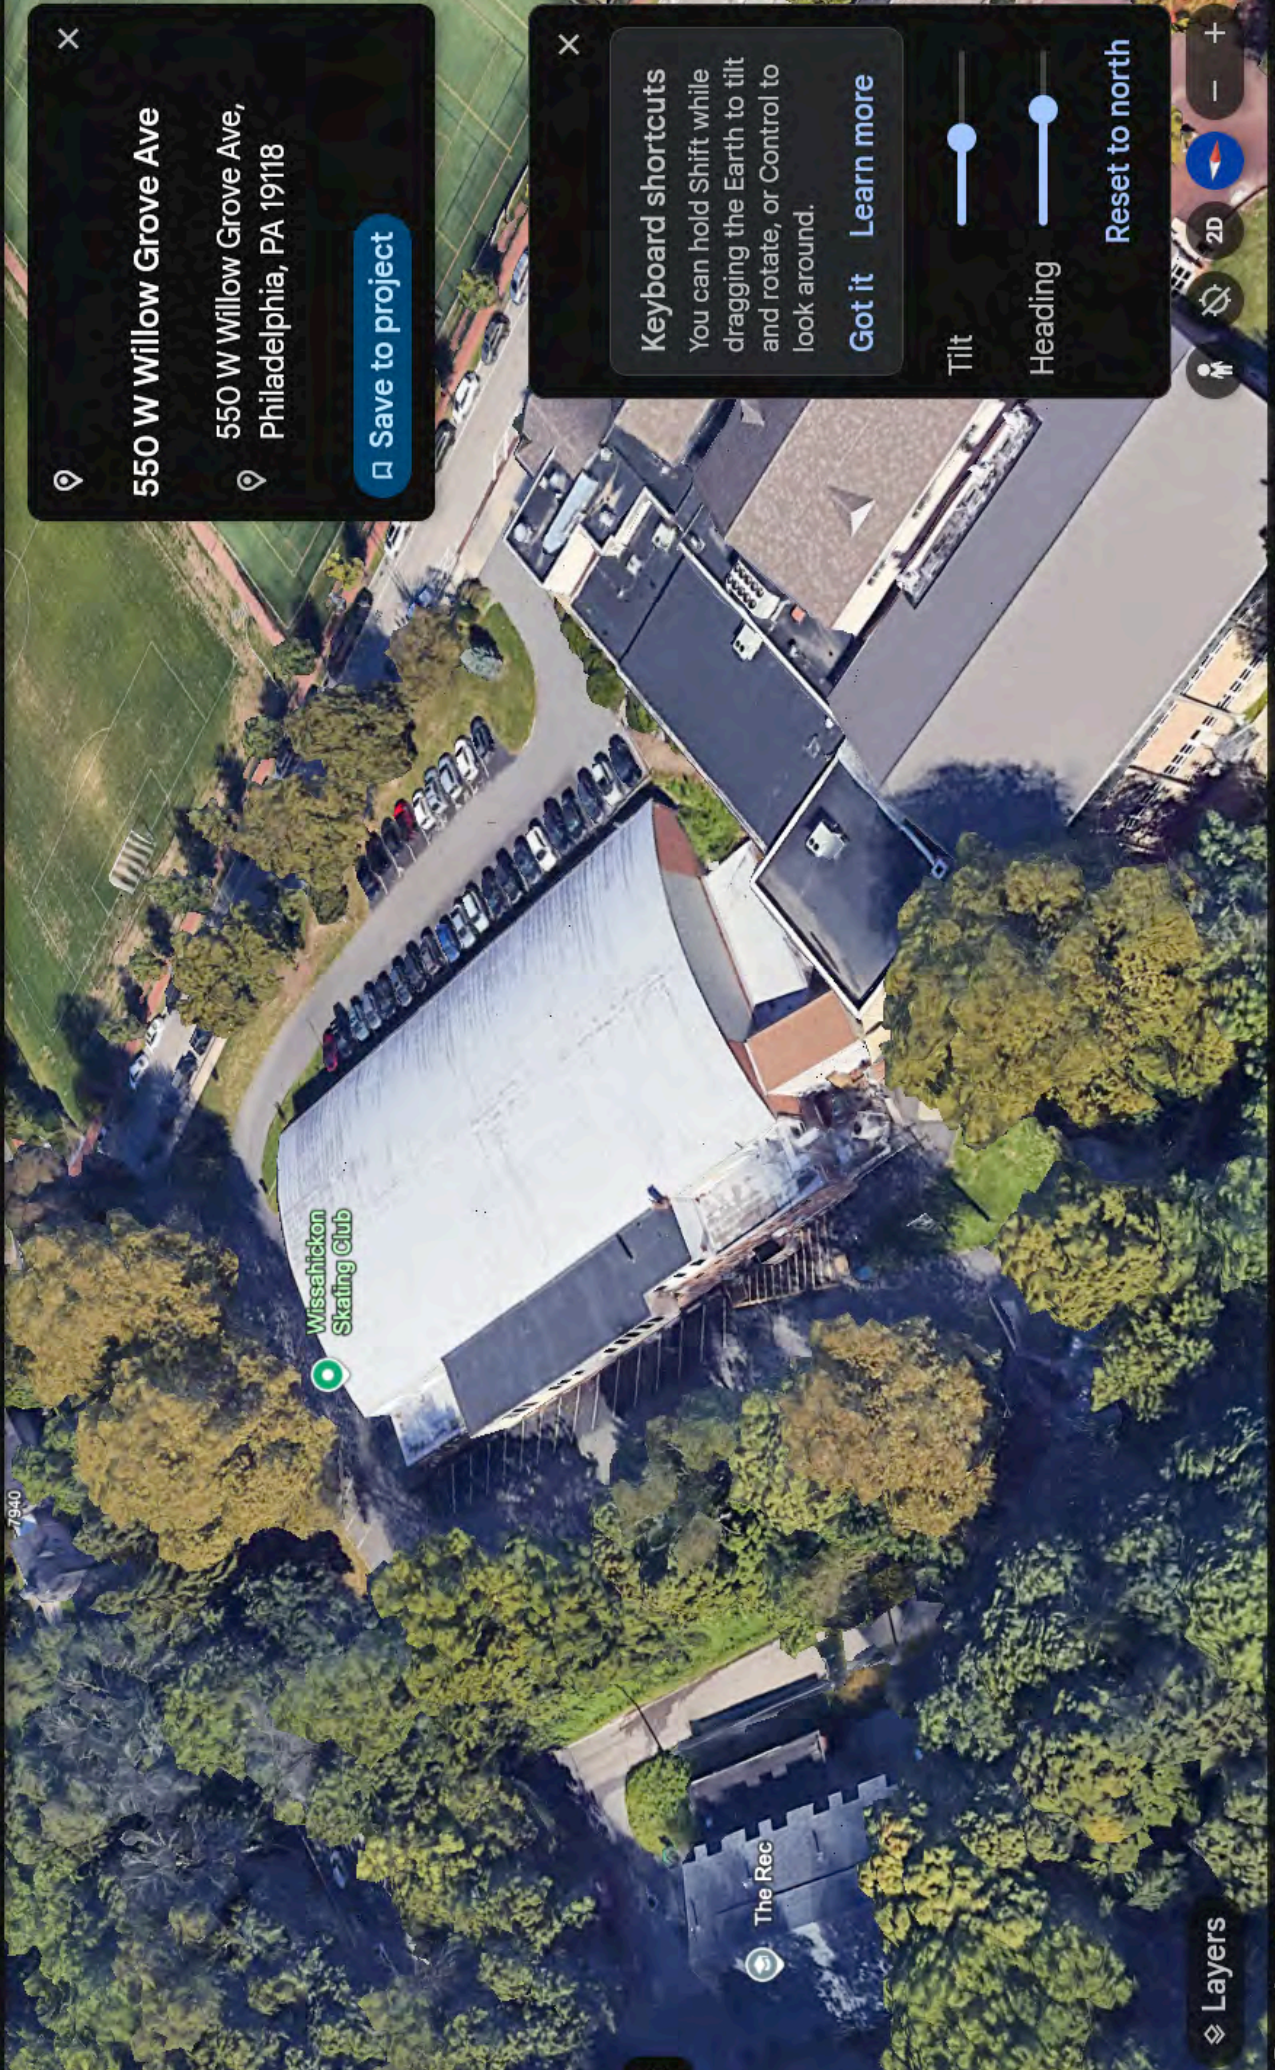

550 Willow grove

X Q

Feedback

550 Willow grove

Map navigation controls including a search icon, a close icon (X), and a location pin icon. Below the icons is a search bar containing the text "Missalickon" and "ing Club".

✕

**Keyboard shortcuts**  
You can hold Shift while dragging the Earth to tilt and rotate, or Control to look around.

**Got it** **Learn more**

Tilt

Heading

**Reset to north**

👤

🚫

2D

🧭

— +

X

📍 550 W Willow Grove Ave

📍 550 W Willow Grove Ave,  
Philadelphia, PA 19118

📌 Save to project

X

**Keyboard shortcuts**

You can hold Shift while dragging the Earth to tilt and rotate, or Control to look around.

**Got it** **Learn more**

Tilt

Heading

**Reset to north**

👤

🔄