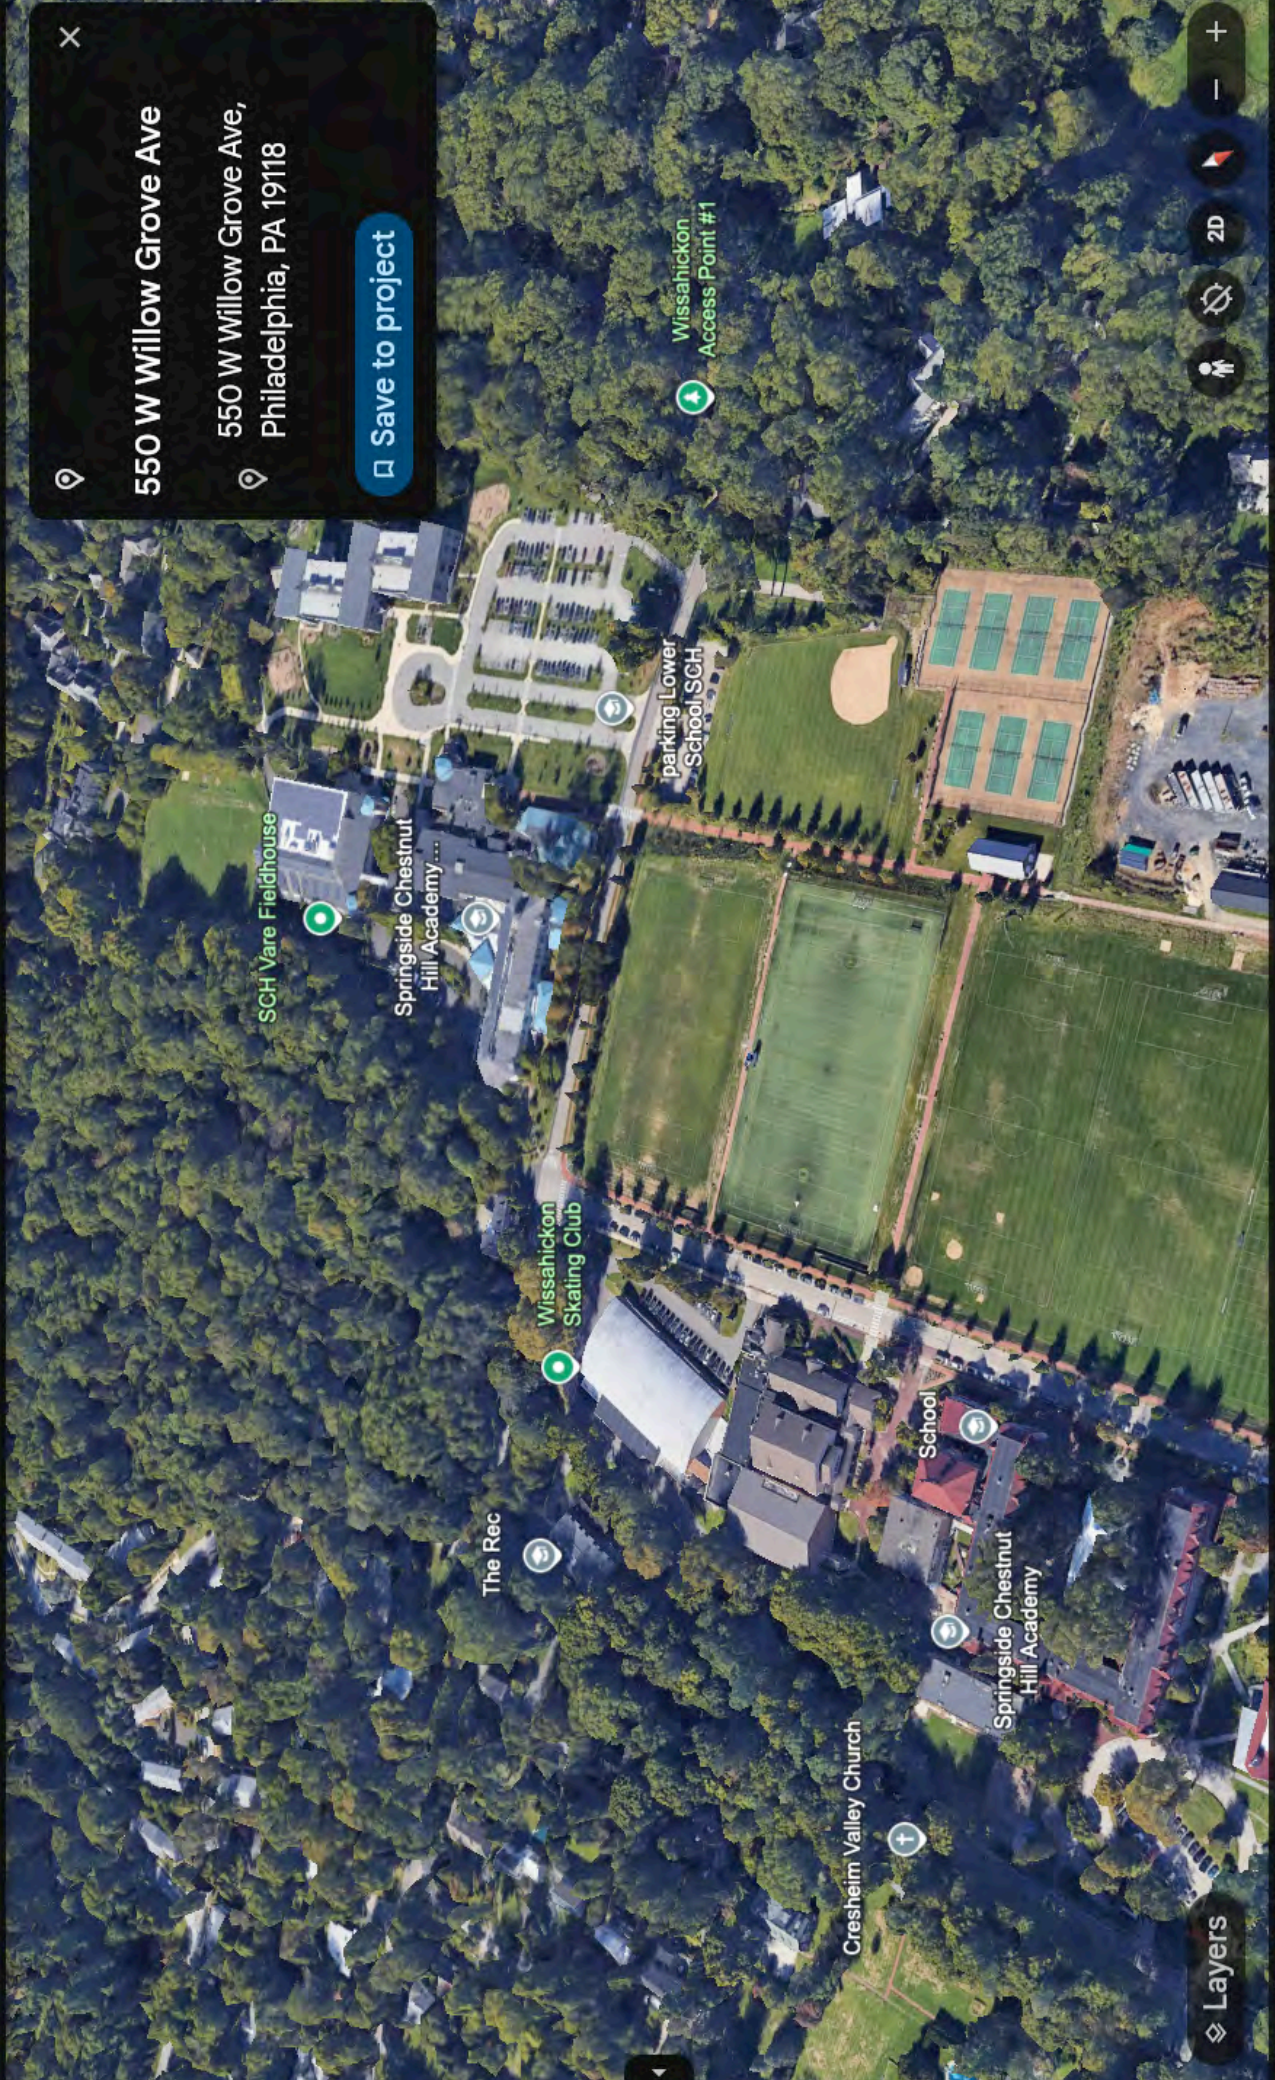

550 Willow grove

X Q

Feedback

550 Willow grove

Map navigation controls including a search icon, a close icon (X), and a location pin icon. Below the icons is a search bar containing the text "Missalickon" and "ing Club".

X

📍 550 W Willow Grove Ave

📍 550 W Willow Grove Ave,  
Philadelphia, PA 19118

📌 Save to project

✕

📍 **550 W Willow Grove Ave**

📍 550 W Willow Grove Ave,  
Philadelphia, PA 19118

📄 Save to project

✕

**Keyboard shortcuts**  
You can hold Shift while dragging the Earth to tilt and rotate, or Control to look around.

**Got it** **Learn more**

Tilt

Heading

**Reset to north**

👤

🚫

2D

🧭

— +

X

📍 550 W Willow Grove Ave

📍 550 W Willow Grove Ave,  
Philadelphia, PA 19118

📌 Save to project

X