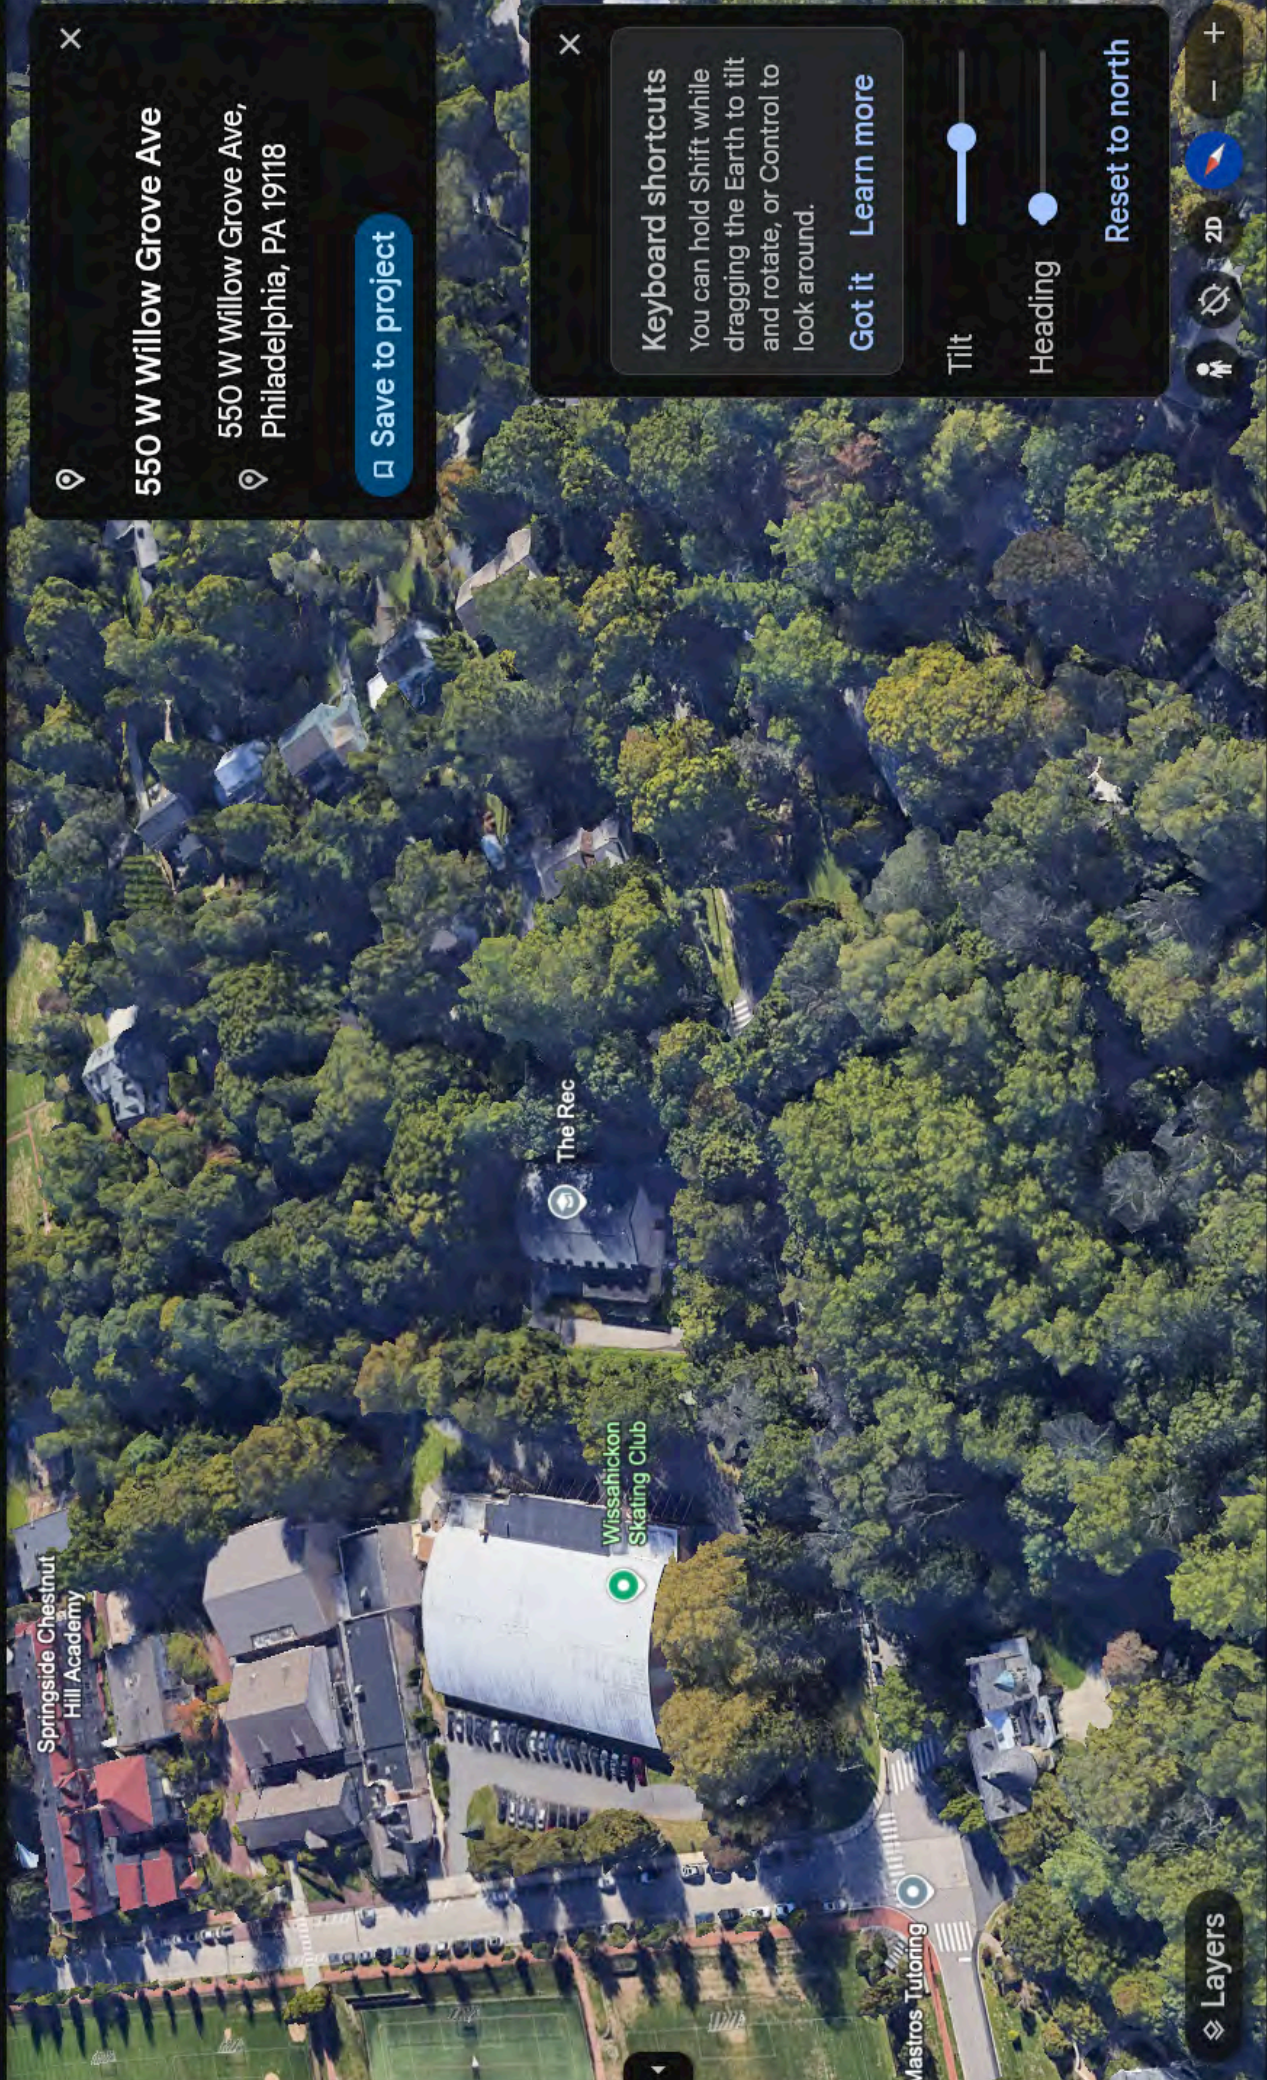

550 Willow grove

X Q

Feedback

550 Willow grove

Map navigation controls including a search icon, a close icon (X), and a location pin icon. Below the icons is a search bar containing the text "Missalickon" and "ing Club".

X

📍 550 W Willow Grove Ave

📍 550 W Willow Grove Ave,  
Philadelphia, PA 19118

📌 Save to project

✕

📍 **550 W Willow Grove Ave**

📍 550 W Willow Grove Ave,  
Philadelphia, PA 19118

📄 Save to project

✕

**Keyboard shortcuts**  
You can hold Shift while dragging the Earth to tilt and rotate, or Control to look around.

**Got it** **Learn more**

Tilt

Heading

**Reset to north**

👤

🚫

2D

🧭

— +

X

📍 550 W Willow Grove Ave

📍 550 W Willow Grove Ave,  
Philadelphia, PA 19118

📌 Save to project

X